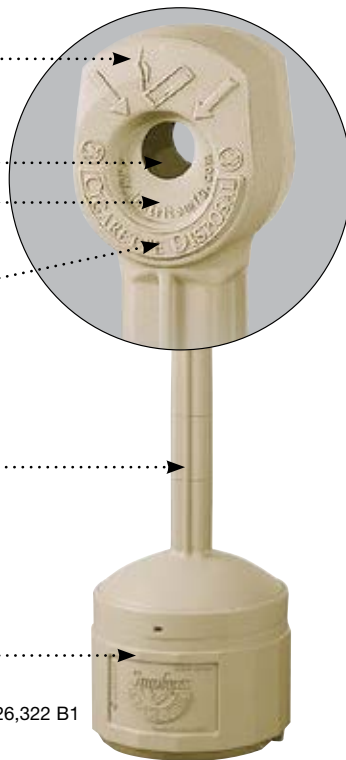

Personal Smoker's Cease-Fire® features a compact design measuring 11-in diameter by 30-in high (762 x 279-mm) for use alongside chairs, poolside loungers, and on small patios. It has the same self-extinguishing design as the larger Original Smoker's Cease-Fire® and includes a small, 1-gallon (4-liter) pail suitable for lighter smoking traffic areas.

Large covered head dissipates heat and keeps rain out

A 1-1/2-in (38-mm) opening easily accepts butts and discourages waste from being dropped in

Extinguishing spot

Molded-in graphics easily identify opening for cigarette butt disposal

Large internal neck cavity minimizes clogging

Broad 16-1/2-in (419-mm) base for stability

Patent: US 6,626,322 B1

Attractive design in five colors hides cigarette litter

Description	Capacity	Dimensions H x Dia	Approv/Lstg Regulation	Pewter Gray Model No	Adobe Beige Model No	Deco Black Model No	Terra Cotta Model No	Forest Green Model No	Ship Wt lb/kg
Original Smoker's Cease Fire®	4 Gallons 15 L	38.5 x 16.5 in 978 x 419 mm	FM	26800	26800B	26800D	26800T	26800G	11/5
Personal Smoker's Cease Fire®	1 Gallon 4 L	30 x 11 in 762 x 279 mm		26806	26806B	26806D	26806T	26806G	6/3
Disposable Bucket Liner Original Smoker's Cease Fire® - 10 pack with twist ties. Fits any bucket 11.75 W x 10 in H (298 W x 254 mm H)			FM*			26827			2/1
Bucket Liner Master Pack for Original Smoker's Cease Fire® 25 packs of ten with twist ties			—			26830			35/16